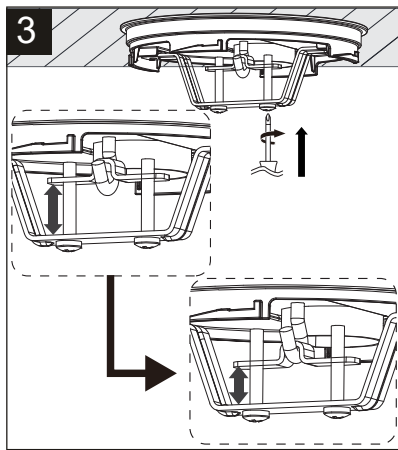

IP44

IP20

Reset function:

* If you want to install this light fixture in your bathroom and knowing some countries have extra local installation/safety requirements, always contact your local electrician before installation (eg. France)!