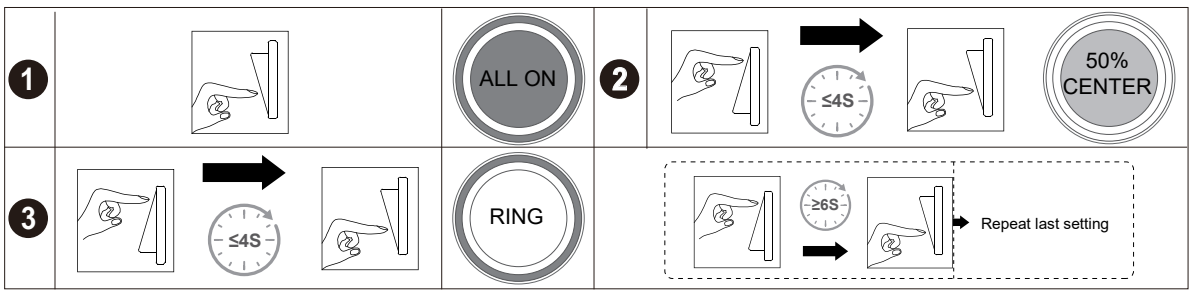

IP44

IP20

Reset function:

* If you want to install this light fixture in your bathroom and knowing some countries have extra local installation/safety requirements, always contact your local electrician before installation (eg. France)!