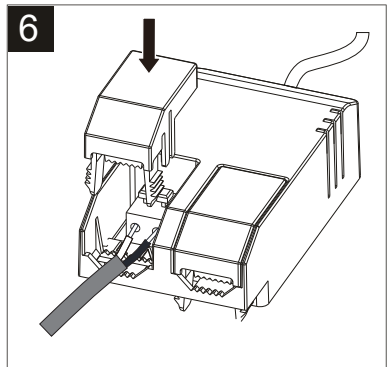

IP44

IP20

Reset function:

* If you want to install this light fixture in your bathroom and knowing some countries have extra local installation/safety requirements, always contact your local electrician before installation (eg. France)!