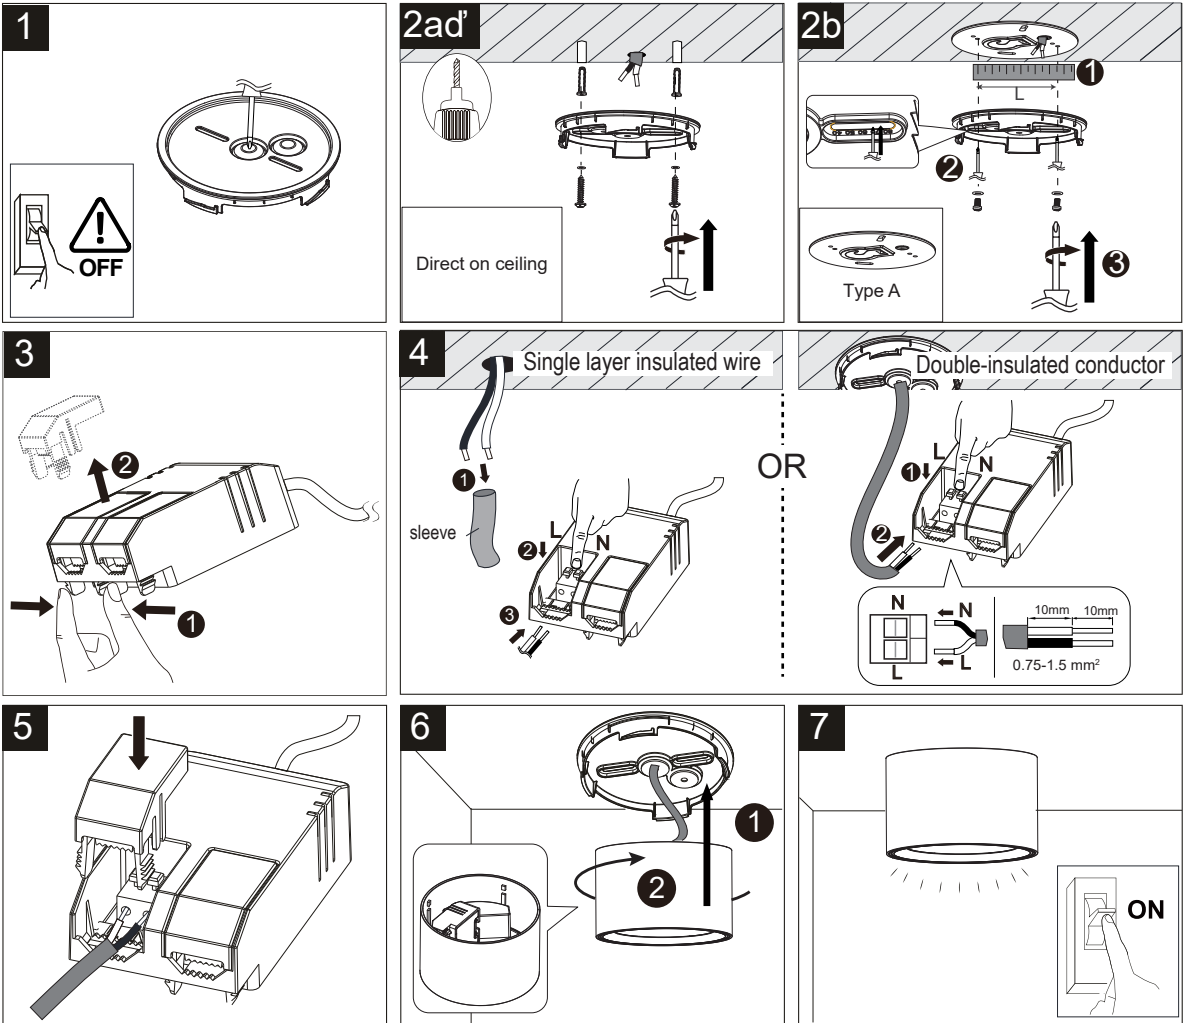

IP44

IP20

Reset function:

* If you want to install this light fixture in your bathroom and knowing some countries have extra local installation/safety requirements, always contact your local electrician before installation (eg. France)!