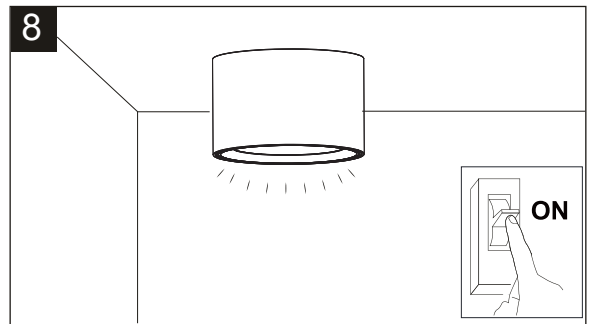

IP44

IP20

Reset function:

* If you want to install this light fixture in your bathroom and knowing some countries have extra local installation/safety requirements, always contact your local electrician before installation (eg. France)!