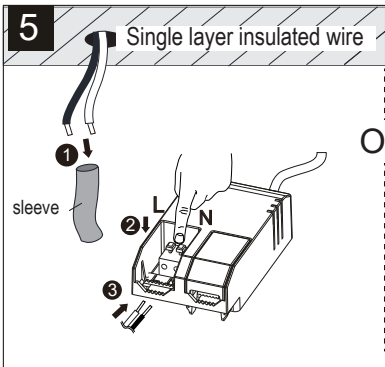

IP44

IP20

Reset function:

* If you want to install this light fixture in your bathroom and knowing some countries have extra local installation/safety requirements, always contact your local electrician before installation (eg. France)!