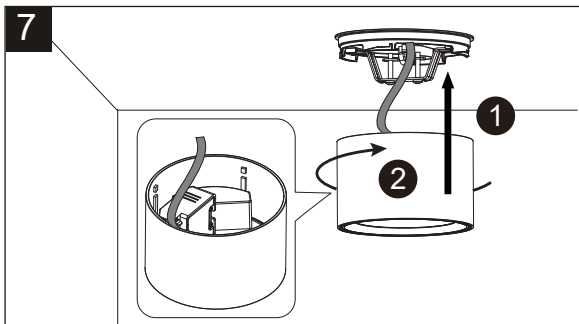

IP44

IP20

Reset function:

* If you want to install this light fixture in your bathroom and knowing some countries have extra local installation/safety requirements, always contact your local electrician before installation (eg. France)!