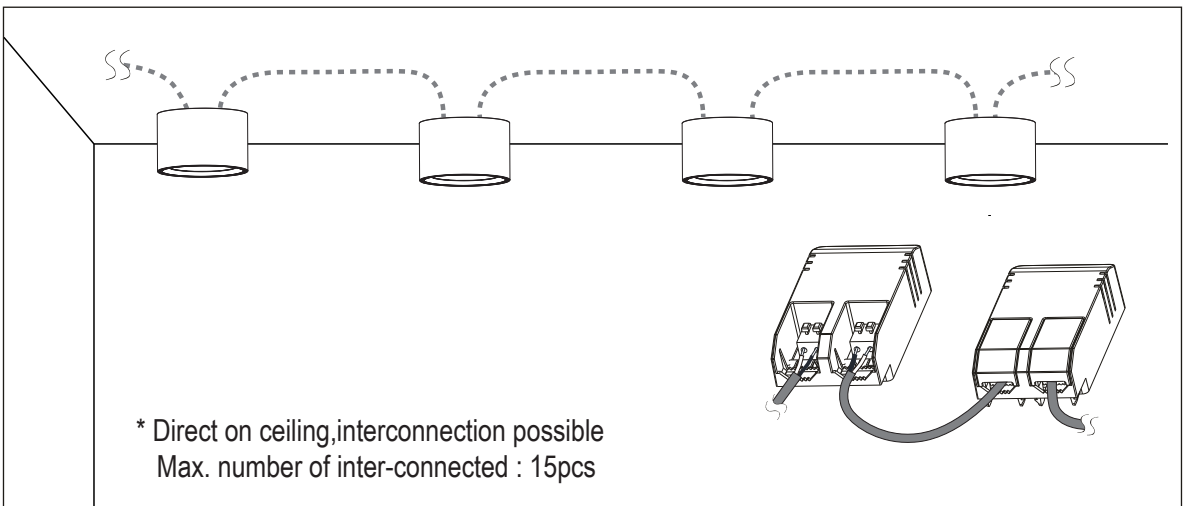

IP44

IP20

Reset function:

* If you want to install this light fixture in your bathroom and knowing some countries have extra local installation/safety requirements, always contact your local electrician before installation (eg. France)!