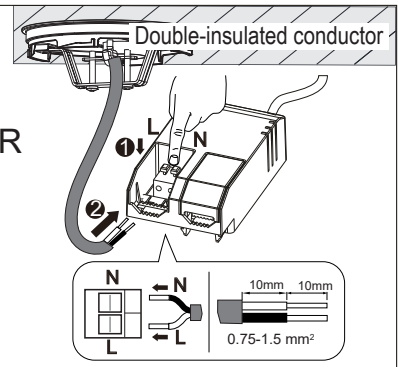

IP44

IP20

Reset function:

* If you want to install this light fixture in your bathroom and knowing some countries have extra local installation/safety requirements, always contact your local electrician before installation (eg. France)!