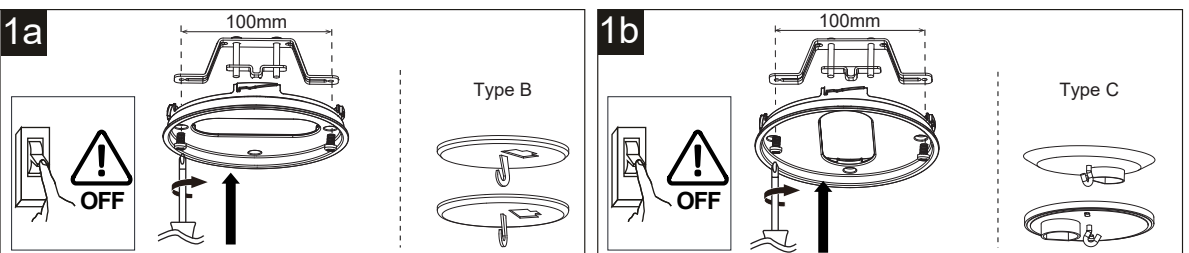

IP44

IP20

Reset function:

* If you want to install this light fixture in your bathroom and knowing some countries have extra local installation/safety requirements, always contact your local electrician before installation (eg. France)!