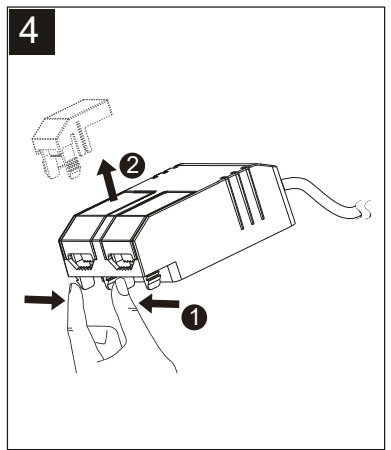

IP44

IP20

Reset function:

* If you want to install this light fixture in your bathroom and knowing some countries have extra local installation/safety requirements, always contact your local electrician before installation (eg. France)!