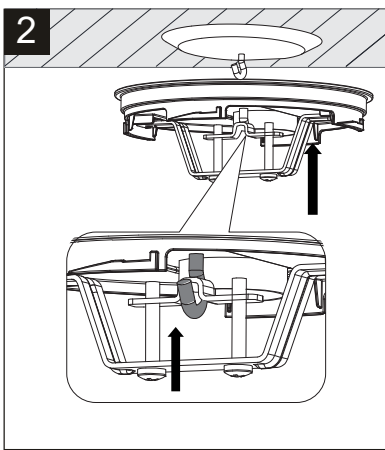

IP44

IP20

Reset function:

* If you want to install this light fixture in your bathroom and knowing some countries have extra local installation/safety requirements, always contact your local electrician before installation (eg. France)!