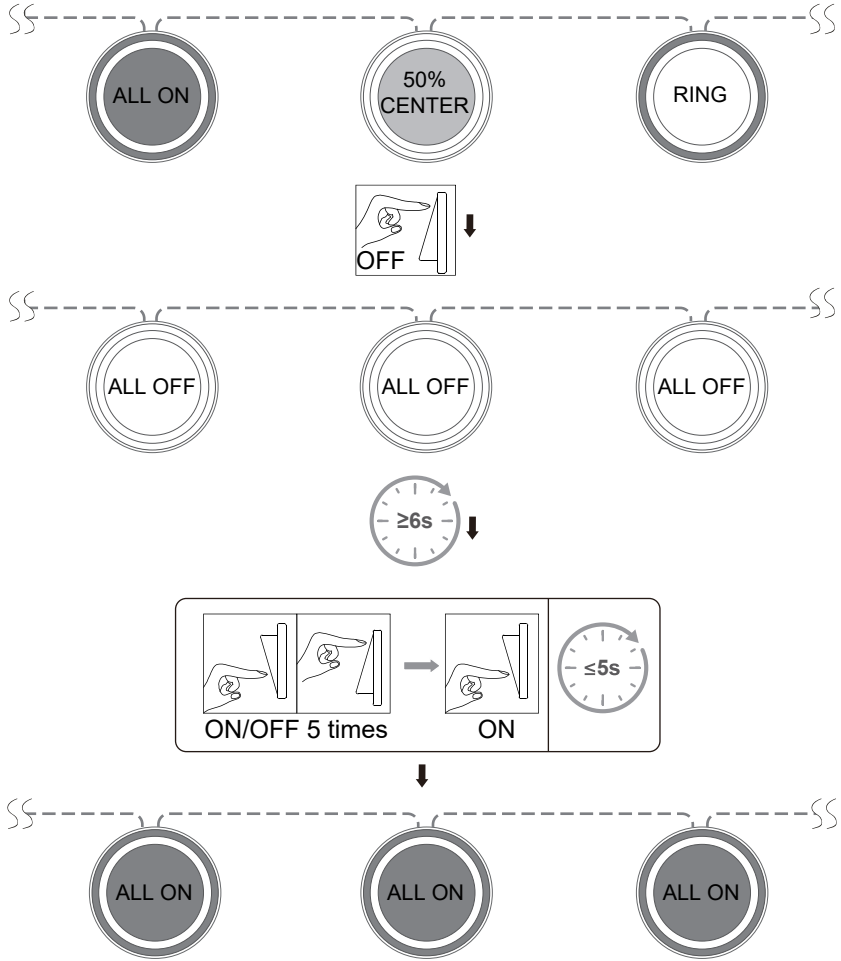

IP44

IP20

Reset function:

* If you want to install this light fixture in your bathroom and knowing some countries have extra local installation/safety requirements, always contact your local electrician before installation (eg. France)!