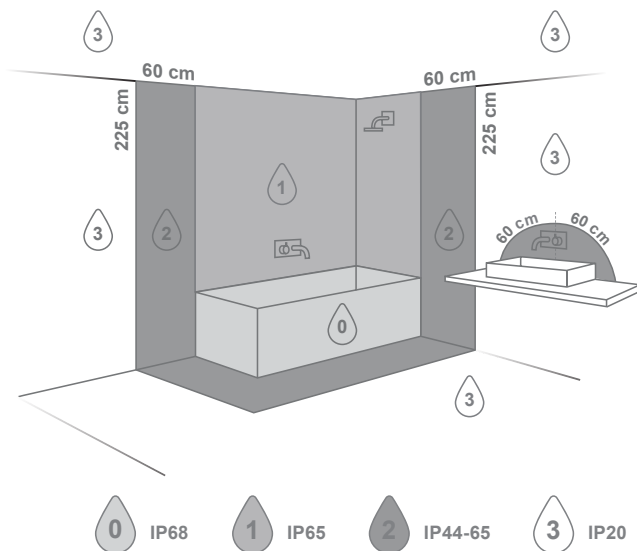

IP44

IP20

Reset function:

* If you want to install this light fixture in your bathroom and knowing some countries have extra local installation/safety requirements, always contact your local electrician before installation (eg. France)!