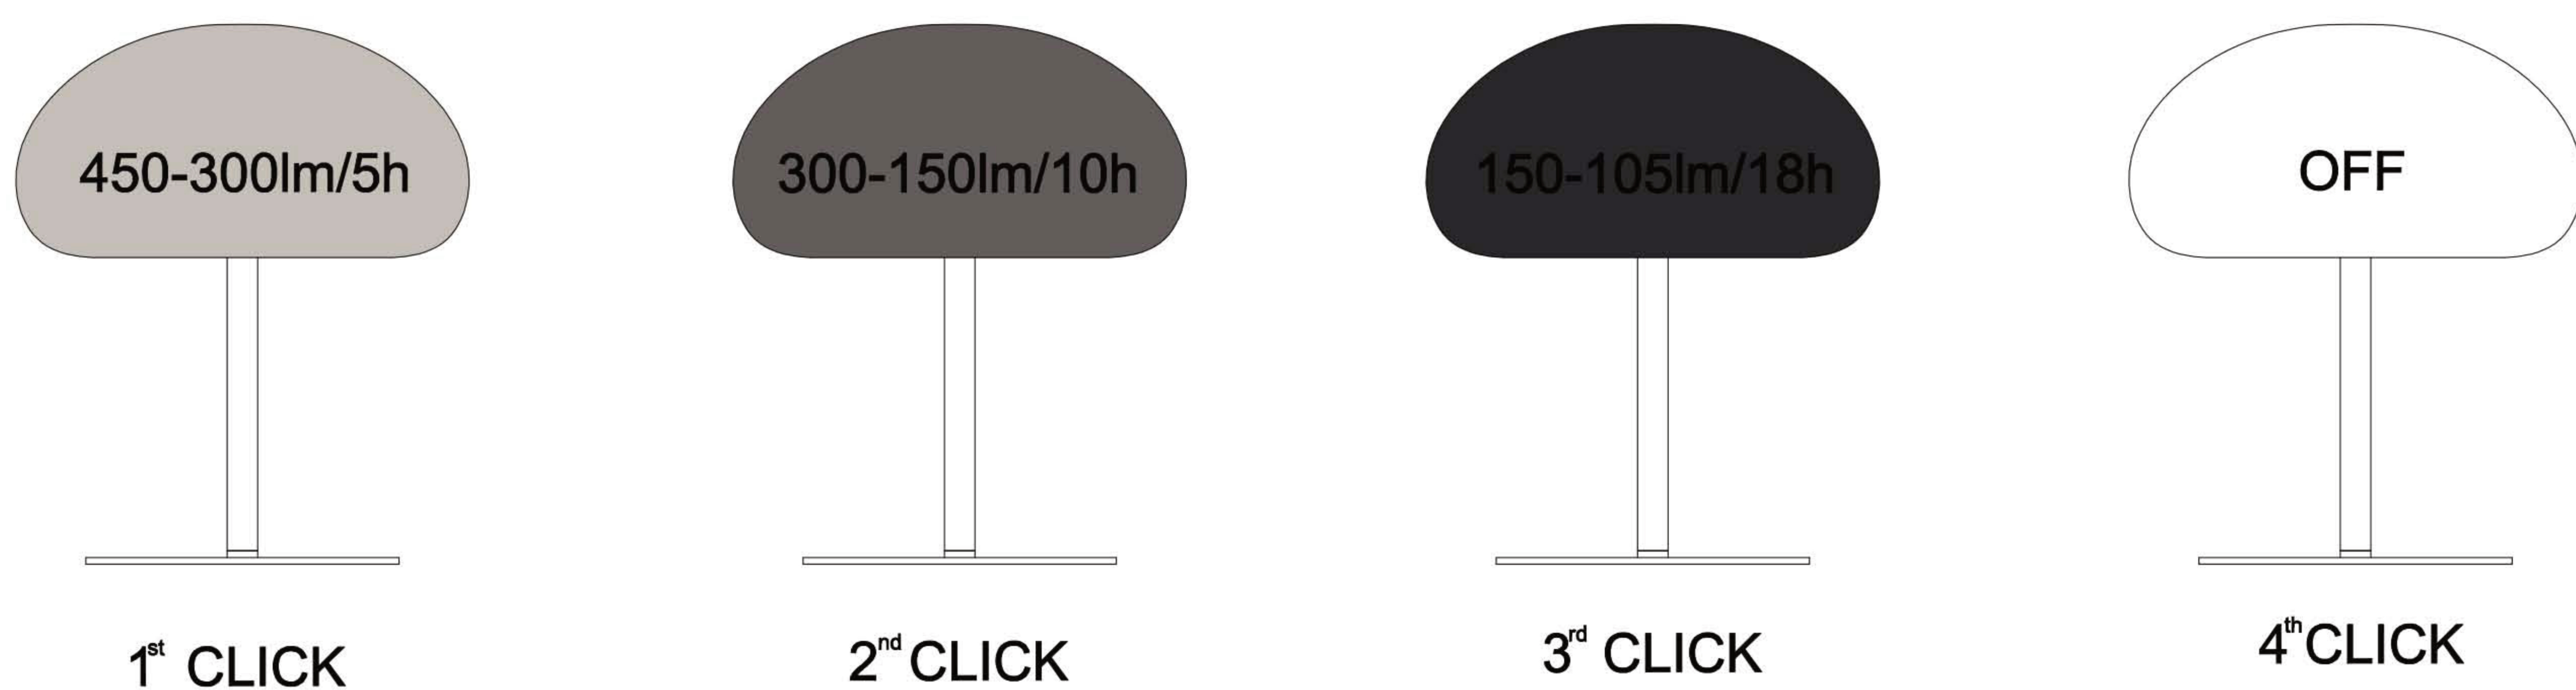

3-STEP MOODMAKER™

This product contains a light source of energy efficiency class E.
Non replaceable light source.

Warning

* This luminaire has been designed to be used in operating temperatures between -20° and +45°C. If luminaire is used in other ambient temperatures, the life of the battery may be reduced and not work properly. Don't leave this product under direct sunlight.

* When replacing the battery, replace the battery with the same specifications as indicated on the supplied battery.