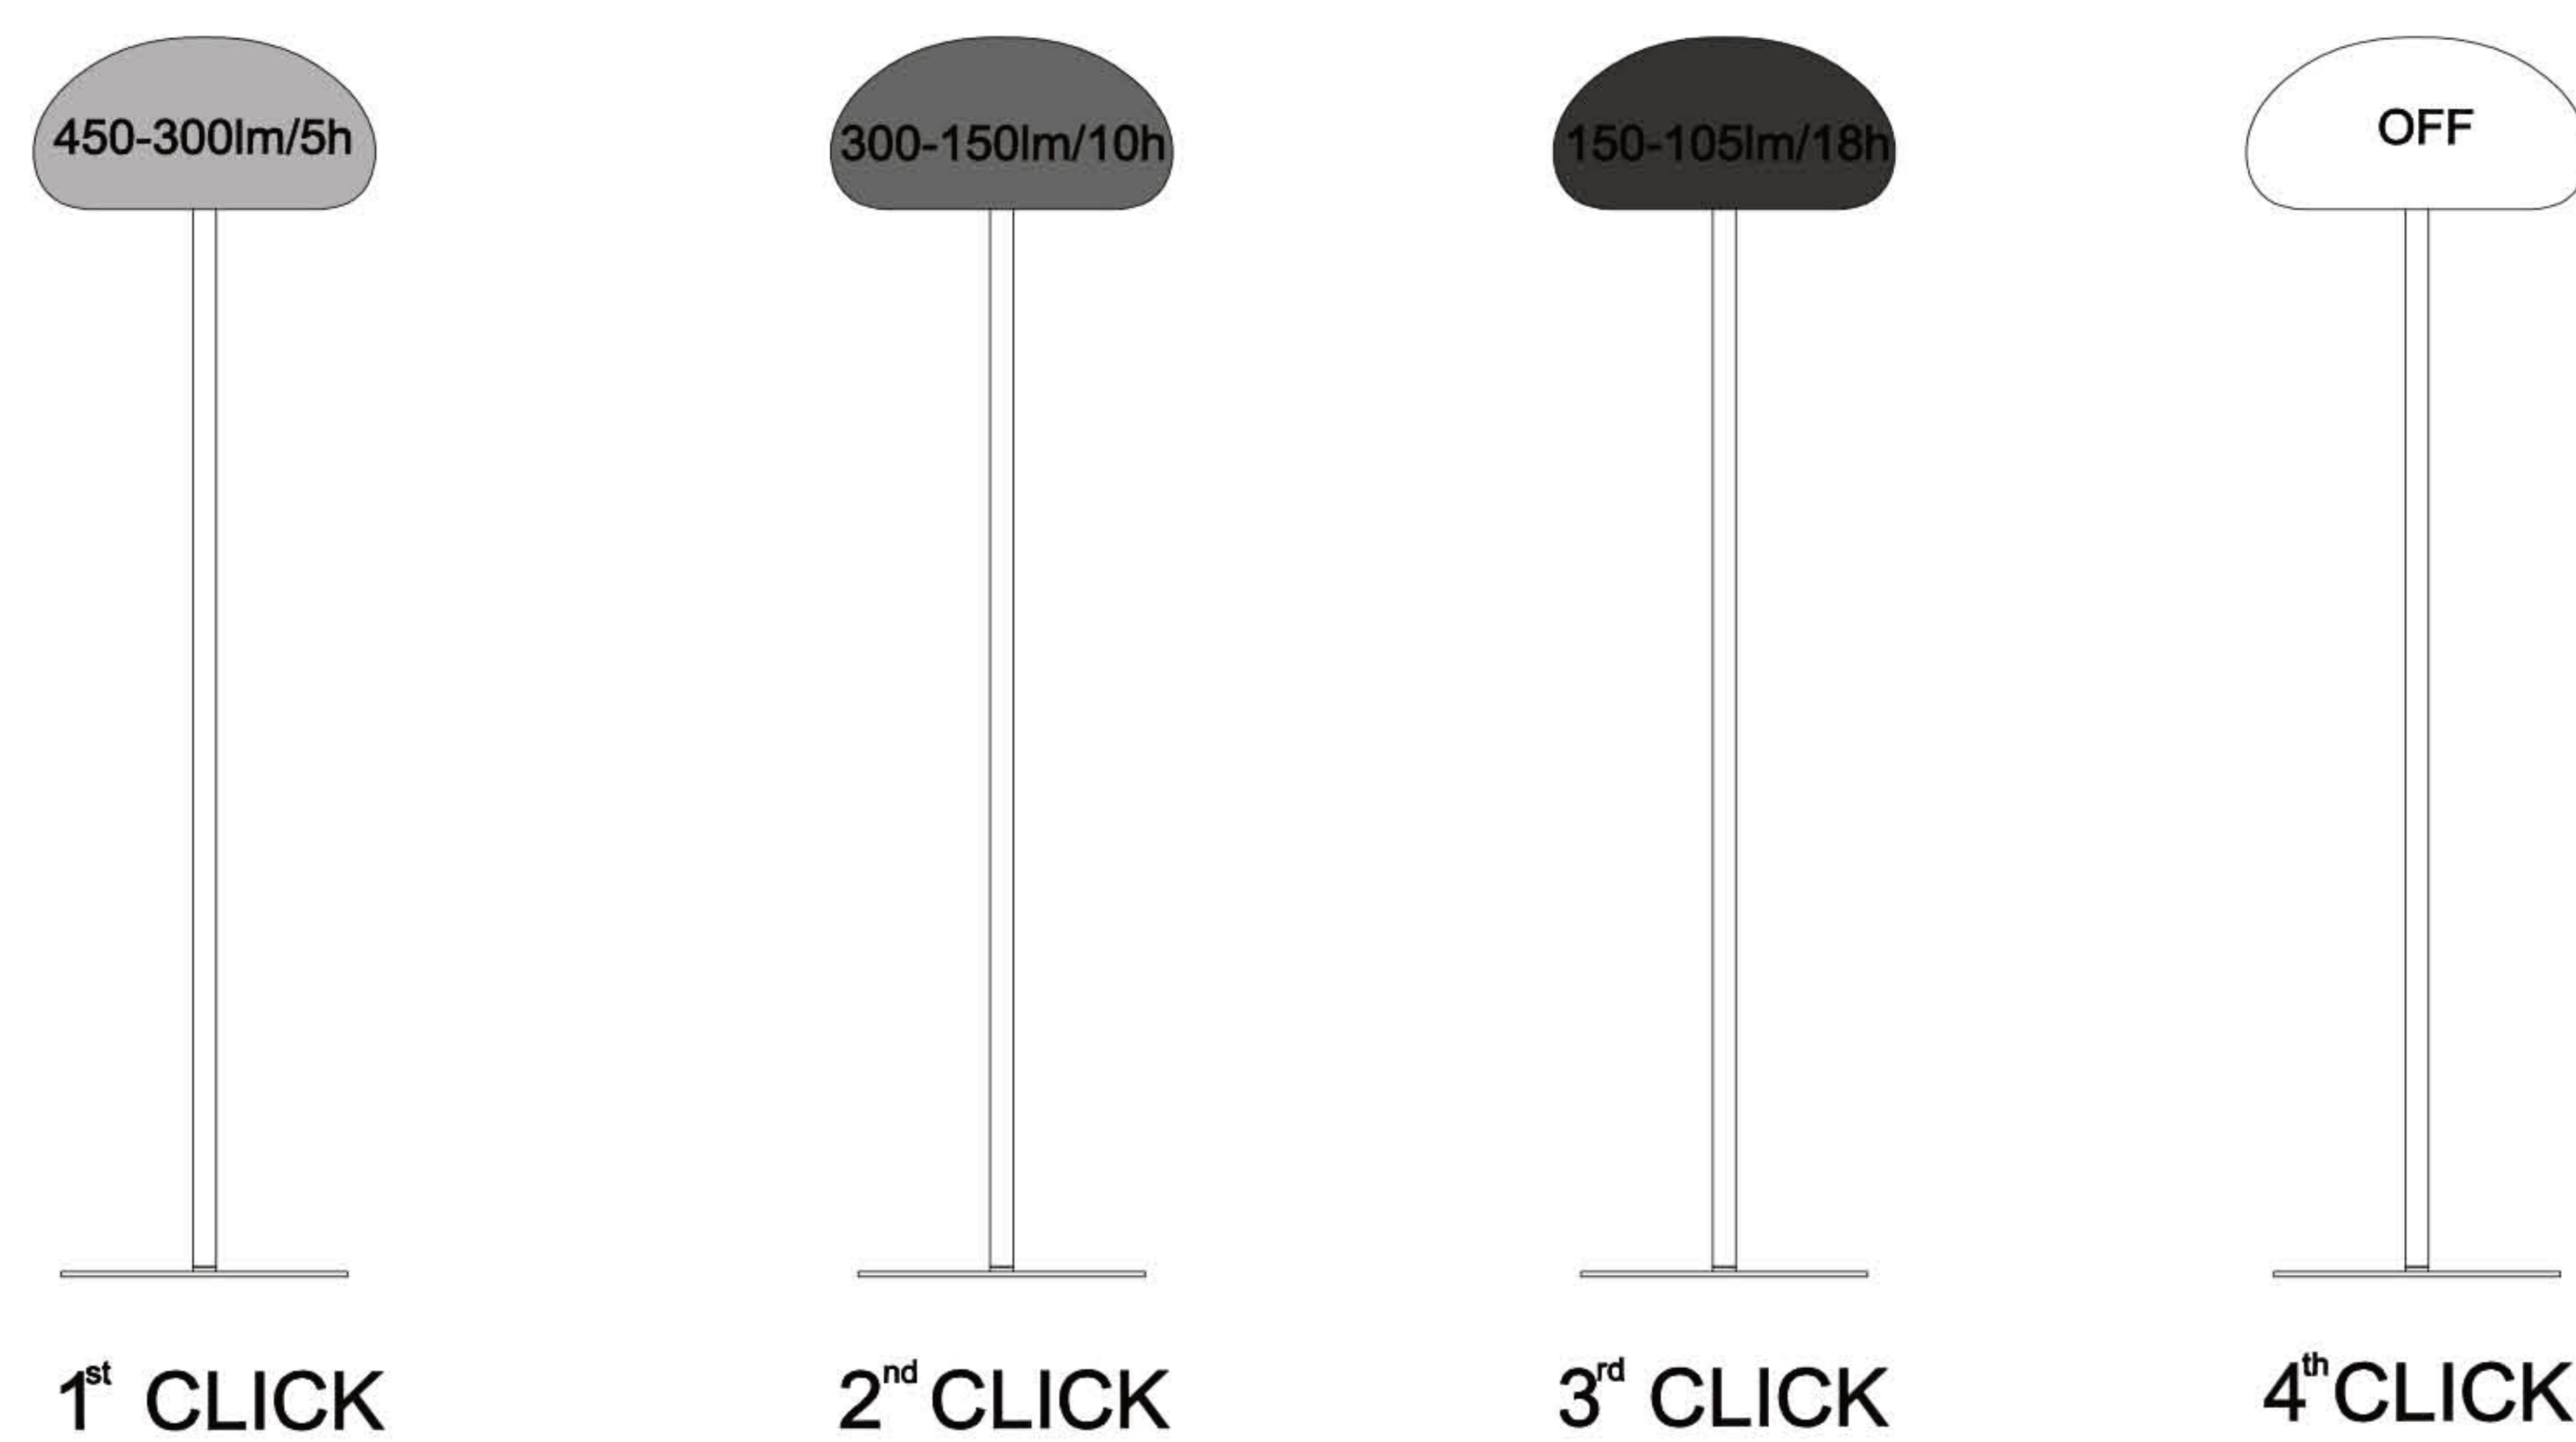

3-STEP MOODMAKER™

This product contains a light source of energy efficiency class E.
Non replaceable light source.

Warning

* This luminaire has been designed to be used in operating temperatures between -20° and +45°C. If luminaire is used in other ambient temperatures, the life of the battery may be reduced and not work properly. Don't leave this product under direct sunlight.

* When replacing the battery, replace the battery with the same specifications as indicated on the supplied battery.