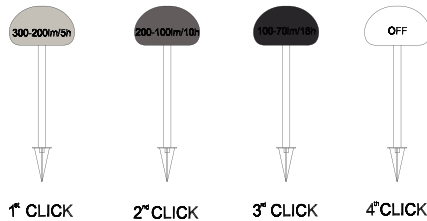

### 3-STEP MOODMAKER™

This product contains a light source of energy efficiency class F.  
Non replaceable light source